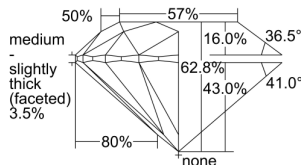

GIA®

FACSIMILE

GIA REPORT 6502043549

Verify this report at GIA.edu

GIA NATURAL DIAMOND DOSSIER®

July 29, 2024
GIA Report Number 6502043549
Shape and Cutting Style ..... Round Brilliant
Measurements ..... 5.72 - 5.76 x 3.61 mm

GRADING RESULTS

Carat Weight ..... 0.73 carat
Color Grade ..... G
Clarity Grade VS1
Cut Grade ..... Excellent

ADDITIONAL GRADING INFORMATION

Polish ..... Excellent
Symmetry ..... Excellent
Fluorescence ..... None
Clarity Characteristics..... Crystal, Cloud, Needle, Pinpoint
Inscription(s): GIA 6502043549

PROPORTIONS

Profile to actual proportions

GRADING SCALES

GIA COLOR SCALE

COLORED	D
	E
	F
	G
	H
	I
	J
NEAR COLORLESS	K
	L
	M
	N
	O
	P
	Q
	R
	S
	T
	U
	V
	W
	X
	Y
	Z

GIA CLARITY SCALE

FLAWLESS	VERY VERY SLIGHTLY INCLUDED	VS₁	VS₂	VS₁	VS₂	SI₁	SI₂	I₁	I₂	I₃		
											FLAWLESS	INTERNALLY FLAWLESS

GIA CUT SCALE

EXCELLENT
VERY GOOD
GOOD
FAIR
POOR