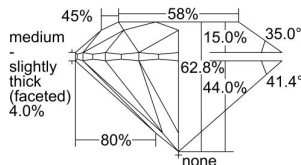

GIA®

FACSIMILE

GIA REPORT 6502044524

Verify this report at GIA.edu

GIA NATURAL DIAMOND DOSSIER®

July 29, 2024
GIA Report Number 6502044524
Shape and Cutting Style ..... Round Brilliant
Measurements ..... 4.03 - 4.05 x 2.54 mm

GRADING RESULTS

Carat Weight ..... 0.25 carat
Color Grade I
Clarity Grade VS1
Cut Grade ..... Excellent

ADDITIONAL GRADING INFORMATION

Polish ..... Excellent
Symmetry ..... Excellent
Fluorescence ..... None
Clarity Characteristics ..... Cloud, Feather
Inscription(s): GIA 6502044524

PROPORTIONS

Profile to actual proportions

GRADING SCALES

GIA COLOR SCALE	GIA CLARITY SCALE	GIA CUT SCALE	
D	FLAWLESS	EXCELLENT	
E	INTERNALLY FLAWLESS		
F		VVS₁	VERY GOOD
G	VVS₂		
H	VS₁	GOOD	
I	VS₂		
J	SI₁	FAIR	
K	SI₂		
L	I₁	POOR	
M	I₂		
N	I₃		
O			
P			
Q			
R			
S			
T			
U			
V			
W			
X			
Y			
Z