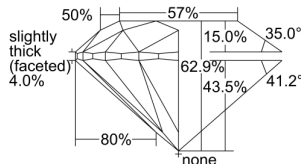

GIA®

FACSIMILE

GIA REPORT 6502045044

Verify this report at GIA.edu

GIA NATURAL DIAMOND DOSSIER®

July 29, 2024
GIA Report Number 6502045044
Shape and Cutting Style ..... Round Brilliant
Measurements ..... 5.66 - 5.68 x 3.56 mm

GRADING RESULTS

Carat Weight ..... 0.71 carat
Color Grade ..... E
Clarity Grade S11
Cut Grade ..... Excellent

ADDITIONAL GRADING INFORMATION

Polish ..... Excellent
Symmetry ..... Excellent
Fluorescence ..... Medium Blue
Clarity Characteristics ..... Feather, Crystal
Inscription(s): GIA 6502045044

PROPORTIONS

Profile to actual proportions

GRADING SCALES

GIA COLOR SCALE	GIA CLARITY SCALE	GIA CUT SCALE	
D	FLAWLESS	EXCELLENT	
E	INTERNALLY FLAWLESS		
F		VVS₁	VERY GOOD
G	VVS₂		
H	VS₁	GOOD	
I	VS₂		
J	S1₁	FAIR	
K	S1₂		
L	I₁	POOR	
M	I₂		
N	I₃		
O			
P			
Q			
R			
S			
T			
U			
V			
W			
X			
Y			
Z