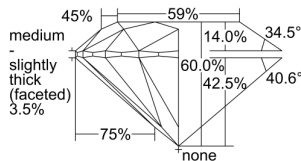

GIA®

FACSIMILE

GIA REPORT 6502045501

Verify this report at GIA.edu

GIA NATURAL DIAMOND DOSSIER®

July 29, 2024
GIA Report Number 6502045501
Shape and Cutting Style ..... Round Brilliant
Measurements ..... 4.79 - 4.82 x 2.88 mm

GRADING RESULTS

Carat Weight ..... 0.41 carat
Color Grade ..... F
Clarity Grade VS1
Cut Grade ..... Excellent

ADDITIONAL GRADING INFORMATION

Polish ..... Excellent
Symmetry ..... Excellent
Fluorescence ..... None
Clarity Characteristics ..... Crystal, Pinpoint
Inscription(s): GIA 6502045501

PROPORTIONS

Profile to actual proportions

GRADING SCALES

GIA COLOR SCALE	GIA CLARITY SCALE	GIA CUT SCALE	
D	FLAWLESS	EXCELLENT	
E	INTERNALLY FLAWLESS		
F		VVS₁	VERY GOOD
G	VVS₂		
H	VS₁	GOOD	
I	VS₂		
J	SI₁	FAIR	
K	SI₂		
L	I₁	POOR	
M			
N			
O	I₂		
P			
Q	I₃		
R			
S			
T			
U			
V			
W			
X			
Y			
Z