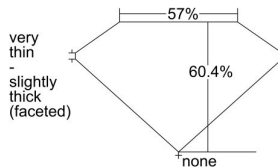

GIA®

FACSIMILE

GIA REPORT 6502047242

Verify this report at GIA.edu

GIA NATURAL DIAMOND DOSSIER®

July 30, 2024
GIA Report Number 6502047242
Shape and Cutting Style ..... Heart Brilliant
Measurements ..... 4.03 x 4.72 x 2.85 mm

GRADING RESULTS

Carat Weight ..... 0.30 carat
Color Grade ..... F
Clarity Grade VS2

ADDITIONAL GRADING INFORMATION

Polish ..... Excellent
Symmetry ..... Very Good
Fluorescence ..... None
Clarity Characteristics..... Feather, Crystal, Needle, Pinpoint
Inscription(s): GIA 6502047242

PROPORTIONS

Profile not to actual proportions

GRADING SCALES

GIA COLOR SCALE		GIA CLARITY SCALE			
COLORLESS	D	VERY VERY SLIGHTLY INCLUDED	FLAWLESS		
	E		INTERNALLY FLAWLESS		
	F	VERY SLIGHTLY INCLUDED	VVS₁		
	G		VVS₂		
	H		VS₁		
	NEAR COLORLESS	I	SLIGHTLY INCLUDED	VS₂	
		J		SI₁	
		FAINT	K	INCLUDED	SI₂
			L		I₁
			M		I₂
VERT LIGHT			N	INCLUDED	I₃
			O		
			P		
	Q				
LIGHT	R				
	S				
	T				
	U				
	V				
	Z