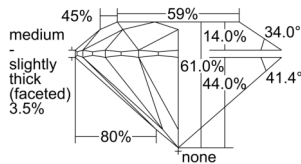

GIA®

FACSIMILE

GIA REPORT 6502047443

Verify this report at GIA.edu

GIA NATURAL DIAMOND DOSSIER®

July 31, 2024
GIA Report Number 6502047443
Shape and Cutting Style ..... Round Brilliant
Measurements ..... 4.74 - 4.78 x 2.90 mm

GRADING RESULTS

Carat Weight ..... 0.40 carat
Color Grade ..... K
Clarity Grade S11
Cut Grade ..... Excellent

ADDITIONAL GRADING INFORMATION

Polish ..... Excellent
Symmetry ..... Excellent
Fluorescence ..... None
Clarity Characteristics ..... Feather
Inscription(s): GIA 6502047443

PROPORTIONS

Profile to actual proportions

GRADING SCALES

GIA COLOR SCALE	GIA CLARITY SCALE	GIA CUT SCALE	
D	FLAWLESS	EXCELLENT	
E	INTERNALLY FLAWLESS		
F		VVS₁	VERY GOOD
G	VVS₂		
H	VS₁	GOOD	
I	VS₂		
J	S1₁	FAIR	
K	S1₂		
L	I₁	POOR	
M	I₂		
N	I₃		
O			
P			
Q			
R			
S			
T			
U			
V			
W			
X			
Y			
Z