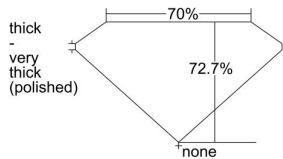

GIA®

FACSIMILE

GIA REPORT 6502047531

Verify this report at GIA.edu

GIA NATURAL DIAMOND DOSSIER®

July 29, 2024
GIA Report Number 6502047531
Shape and Cutting Style ..... Square Modified Brilliant
Measurements ..... 3.88 x 3.86 x 2.80 mm

GRADING RESULTS

Carat Weight ..... 0.36 carat
Color Grade ..... D
Clarity Grade VS1

ADDITIONAL GRADING INFORMATION

Polish ..... Excellent
Symmetry ..... Very Good
Fluorescence ..... None
Clarity Characteristics..... Cloud, Feather
Inscription(s): GIA 6502047531

PROPORTIONS

Profile not to actual proportions

GRADING SCALES

GIA COLOR SCALE		GIA CLARITY SCALE			
COLORLESS	D	VERY VERY SLIGHTLY INCLUDED	FLAWLESS		
	E		INTERNALLY FLAWLESS		
	F	VERY SLIGHTLY INCLUDED	VVS₁		
	G		VVS₂		
	H		VS₁		
	NEAR COLORLESS	I	SLIGHTLY INCLUDED	VS₂	
		J		SI₁	
		FAINT	K	INCLUDED	SI₂
			L		I₁
			M		I₂
VERT LIGHT	N	LIGHT	I₃		
	O				
	P				
	Q				
	R