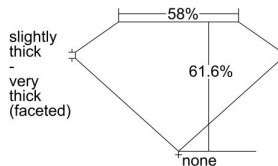

GIA®

FACSIMILE

GIA REPORT 6502047771

Verify this report at GIA.edu

GIA NATURAL DIAMOND DOSSIER®

July 29, 2024
GIA Report Number 6502047771
Shape and Cutting Style ..... Marquise Brilliant
Measurements ..... 8.90 x 4.59 x 2.82 mm

GRADING RESULTS

Carat Weight ..... 0.70 carat
Color Grade I
Clarity Grade VVS1

ADDITIONAL GRADING INFORMATION

Polish ..... Excellent
Symmetry ..... Excellent
Fluorescence ..... None
Clarity Characteristics..... Cloud, Feather
Inscription(s): GIA 6502047771

PROPORTIONS

Profile not to actual proportions

GRADING SCALES

GIA COLOR SCALE		GIA CLARITY SCALE	
COLORLESS	D	VERY VERY SLIGHTLY INCLUDED	FLAWLESS
	E		INTERNALLY FLAWLESS
	F		VVS₁
	G		VVS₂
	H		VS₁
	I		VS₂
	J		SI₁
	K		SI₂
	L		I₁
	M		I₂
NEAR COLORLESS	N	SLIGHTLY INCLUDED	I₃
	O		
	P		
	Q		
FAINT	R	INCLUDED	
	S		
	T		
	U		
	V		
	W		
	X		
	Y		
LIGHT	Z