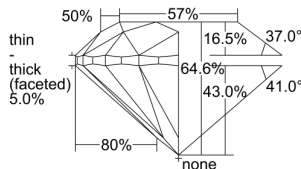

GIA®

FACSIMILE

GIA REPORT 6502048021

Verify this report at GIA.edu

GIA NATURAL DIAMOND DOSSIER®

July 30, 2024
GIA Report Number 6502048021
Shape and Cutting Style ..... Round Brilliant
Measurements ..... 4.58 - 4.62 x 2.97 mm

GRADING RESULTS

Carat Weight ..... 0.40 carat
Color Grade ..... E
Clarity Grade VS1
Cut Grade ..... Very Good

ADDITIONAL GRADING INFORMATION

Polish ..... Excellent
Symmetry ..... Very Good
Fluorescence ..... None
Clarity Characteristics..... Cloud, Indented Natural, Pinpoint
Inscription(s): GIA 6502048021

PROPORTIONS

Profile to actual proportions

GRADING SCALES

GIA COLOR SCALE	GIA CLARITY SCALE	GIA CUT SCALE
COLORLESS	FLAWLESS	EXCELLENT
E	INTERNALLY FLAWLESS	
F	VVS₁	VERY GOOD
G		
H	VVS₂	GOOD
I	VS₁	
J	VS₂	FAIR
K	SI₁	
L	SI₂	POOR
M	I₁	
N	I₂	
O	I₃	
P		
VERY LIGHT		
R		
S		
T		
U		
V		
W		
X		
Y		
Z