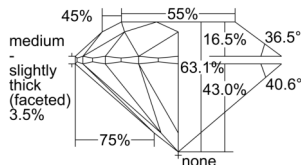

GIA®

FACSIMILE

GIA REPORT 6502048025

Verify this report at GIA.edu

GIA NATURAL DIAMOND DOSSIER®

August 05, 2024
GIA Report Number 6502048025
Shape and Cutting Style ..... Round Brilliant
Measurements ..... 5.63 - 5.67 x 3.56 mm

GRADING RESULTS

Carat Weight ..... 0.70 carat
Color Grade ..... G
Clarity Grade VS1
Cut Grade ..... Excellent

ADDITIONAL GRADING INFORMATION

Polish ..... Excellent
Symmetry ..... Excellent
Fluorescence ..... Faint
Clarity Characteristics..... Crystal, Needle, Pinpoint
Inscription(s): GIA 6502048025

PROPORTIONS

Profile to actual proportions

GRADING SCALES

GIA COLOR SCALE	GIA CLARITY SCALE	GIA CUT SCALE	
D	FLAWLESS	EXCELLENT	
E	INTERNALLY FLAWLESS		
F		VVS₁	VERY GOOD
G	VVS₂		
H	VS₁	GOOD	
I	VS₂		
J	SI₁	FAIR	
K	SI₂		
L	I₁	POOR	
M	I₂		
N	I₃		
O			
P			
Q			
R			
S			
T			
U			
V			
W			
X			
Y			
Z