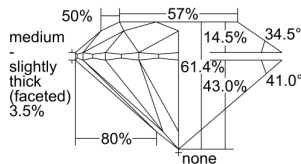

GIA®

FACSIMILE

GIA REPORT 6502048921

Verify this report at GIA.edu

GIA NATURAL DIAMOND DOSSIER®

July 30, 2024
GIA Report Number 6502048921
Shape and Cutting Style ..... Round Brilliant
Measurements ..... 3.81 - 3.83 x 2.35 mm

GRADING RESULTS

Carat Weight ..... 0.21 carat
Color Grade ..... G
Clarity Grade VS1
Cut Grade ..... Excellent

ADDITIONAL GRADING INFORMATION

Polish ..... Excellent
Symmetry ..... Excellent
Fluorescence ..... None
Clarity Characteristics..... Crystal, Pinpoint, Cloud
Inscription(s): GIA 6502048921

PROPORTIONS

Profile to actual proportions

GRADING SCALES

GIA COLOR SCALE	GIA CLARITY SCALE	GIA CUT SCALE	
D	FLAWLESS	EXCELLENT	
E	INTERNALLY FLAWLESS		
F		VVS₁	VERY GOOD
G	VVS₂		
H	VS₁	GOOD	
I	VS₂		
J	SI₁	FAIR	
K	SI₂		
L	I₁	POOR	
M	I₂		
N	I₃		
O			
P			
Q			
R			
S			
T			
U			
V			
W			
X			
Y			
Z