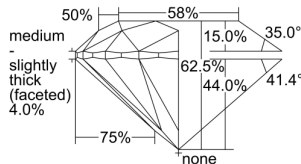

GIA®

FACSIMILE

GIA REPORT 6502051346

Verify this report at GIA.edu

GIA NATURAL DIAMOND DOSSIER®

July 29, 2024
GIA Report Number 6502051346
Shape and Cutting Style ..... Round Brilliant
Measurements ..... 4.58 - 4.59 x 2.87 mm

GRADING RESULTS

Carat Weight ..... 0.37 carat
Color Grade ..... F
Clarity Grade S11
Cut Grade ..... Excellent

ADDITIONAL GRADING INFORMATION

Polish ..... Excellent
Symmetry ..... Excellent
Fluorescence ..... None
Clarity Characteristics ..... Feather
Inscription(s): GIA 6502051346

PROPORTIONS

Profile to actual proportions

GRADING SCALES

GIA COLOR SCALE	GIA CLARITY SCALE	GIA CUT SCALE	
D	FLAWLESS	EXCELLENT	
E	INTERNALLY FLAWLESS		
F		VVS₁	VERY GOOD
G	VVS₂		
H	VS₁	GOOD	
I	VS₂		
J	S1₁	FAIR	
K	S1₂		
L	I₁	POOR	
M	I₂		
N	I₃		
O			
P			
Q			
R			
S			
T			
U			
V			
W			
X			
Y			
Z