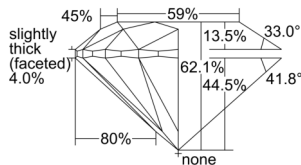

GIA®

FACSIMILE

GIA REPORT 6502051746

Verify this report at GIA.edu

GIA NATURAL DIAMOND DOSSIER®

August 06, 2024
GIA Report Number 6502051746
Shape and Cutting Style ..... Round Brilliant
Measurements ..... 5.07 - 5.10 x 3.16 mm

GRADING RESULTS

Carat Weight ..... 0.50 carat
Color Grade ..... H
Clarity Grade VVS2
Cut Grade ..... Excellent

ADDITIONAL GRADING INFORMATION

Polish ..... Excellent
Symmetry ..... Excellent
Fluorescence ..... Faint
Clarity Characteristics..... Needle, Pinpoint
Inscription(s): GIA 6502051746

PROPORTIONS

Profile to actual proportions

GRADING SCALES

GIA COLOR SCALE	GIA CLARITY SCALE	GIA CUT SCALE	
D	FLAWLESS	EXCELLENT	
E	INTERNALLY FLAWLESS		
F		VVS₁	VERY GOOD
G	VVS₂		
H	VS₁	GOOD	
I	VS₂		
J	SI₁	FAIR	
K	SI₂		
L	I₁	POOR	
M			
N			
O	I₂		
P			
Q			
R	I₃		
S			
T			
U			
V			
W			
X			
Y			
Z