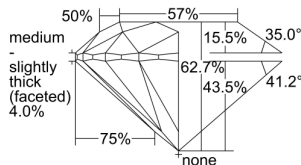

GIA®

FACSIMILE

GIA REPORT 6502052082

Verify this report at GIA.edu

GIA NATURAL DIAMOND DOSSIER®

July 29, 2024
GIA Report Number 6502052082
Shape and Cutting Style ..... Round Brilliant
Measurements ..... 5.41 - 5.45 x 3.41 mm

GRADING RESULTS

Carat Weight ..... 0.62 carat
Color Grade ..... F
Clarity Grade S11
Cut Grade ..... Excellent

ADDITIONAL GRADING INFORMATION

Polish ..... Excellent
Symmetry ..... Excellent
Fluorescence ..... None
Clarity Characteristics..... Crystal, Feather, Cloud
Inscription(s): GIA 6502052082

PROPORTIONS

Profile to actual proportions