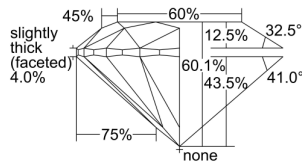

GIA®

FACSIMILE

GIA REPORT 6502052289

Verify this report at GIA.edu

GIA NATURAL DIAMOND DOSSIER®

July 30, 2024
GIA Report Number 6502052289
Shape and Cutting Style ..... Round Brilliant
Measurements ..... 5.30 - 5.33 x 3.19 mm

GRADING RESULTS

Carat Weight ..... 0.55 carat
Color Grade ..... J
Clarity Grade VVS1
Cut Grade ..... Excellent

ADDITIONAL GRADING INFORMATION

Polish ..... Excellent
Symmetry ..... Excellent
Fluorescence ..... Faint
Clarity Characteristics ..... Pinpoint
Inscription(s): GIA 6502052289

PROPORTIONS

Profile to actual proportions

GRADING SCALES

GIA COLOR SCALE	GIA CLARITY SCALE	GIA CUT SCALE	
D	FLAWLESS	EXCELLENT	
E	INTERNALLY FLAWLESS		
F		VVS₁	VERY GOOD
G	VVS₂		
H	VS₁	GOOD	
I	VS₂		
J	SI₁	FAIR	
K	SI₂		
L	I₁	POOR	
M	I₂		
N	I₃		
O			
P			
Q			
R			
S			
T			
U			
V			
W			
X			
Y			
Z