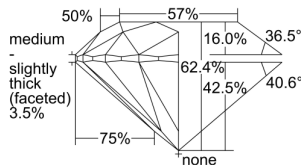

GIA®

FACSIMILE

GIA REPORT 6502053699

Verify this report at GIA.edu

GIA NATURAL DIAMOND DOSSIER®

July 30, 2024
GIA Report Number 6502053699
Shape and Cutting Style ..... Round Brilliant
Measurements ..... 4.68 - 4.72 x 2.93 mm

GRADING RESULTS

Carat Weight ..... 0.40 carat
Color Grade ..... D
Clarity Grade S11
Cut Grade ..... Excellent

ADDITIONAL GRADING INFORMATION

Polish ..... Excellent
Symmetry ..... Excellent
Fluorescence ..... Medium Blue
Clarity Characteristics ..... Cloud, Crystal
Inscription(s): GIA 6502053699

PROPORTIONS

Profile to actual proportions

GRADING SCALES

GIA COLOR SCALE	GIA CLARITY SCALE	GIA CUT SCALE	
D	FLAWLESS	EXCELLENT	
E	INTERNALLY FLAWLESS		
F		VVS₁	VERY GOOD
G	VVS₂		
H	VS₁	GOOD	
I	VS₂		
J	S1₁	FAIR	
K	S1₂		
L	I₁	POOR	
M	I₂		
N	I₃		
O			
P			
Q			
R			
S			
T			
U			
V			
W			
X			
Y			
Z