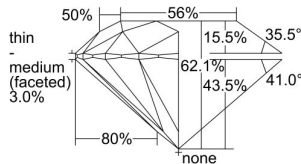

GIA®

FACSIMILE

GIA REPORT 6502053734

Verify this report at GIA.edu

GIA NATURAL DIAMOND DOSSIER®

July 29, 2024
GIA Report Number 6502053734
Shape and Cutting Style ..... Round Brilliant
Measurements ..... 4.73 - 4.75 x 2.94 mm

GRADING RESULTS

Carat Weight ..... 0.40 carat
Color Grade ..... G
Clarity Grade SI2
Cut Grade ..... Excellent

ADDITIONAL GRADING INFORMATION

Polish ..... Excellent
Symmetry ..... Excellent
Fluorescence ..... None
Clarity Characteristics ..... Crystal, Cloud
Inscription(s): GIA 6502053734

PROPORTIONS

Profile to actual proportions

GRADING SCALES

GIA COLOR SCALE	GIA CLARITY SCALE	GIA CUT SCALE
D	FLAWLESS	EXCELLENT
E	FLAWLESS	
F	INTERNALLY FLAWLESS	VERY GOOD
G	FLAWLESS	
H	VVS₁	GOOD
I	VVS₂	
J	VS₁	FAIR
K	VS₂	
L	SI₁	POOR
M	SI₂	
N	I₁	
O	I₂	
P	I₃	
Q		
R		
S		
T		
U		
V		
W		
X		
Y		
Z