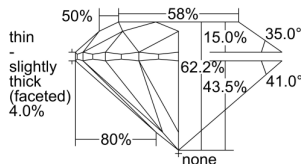

GIA®

FACSIMILE

GIA REPORT 6502054309

Verify this report at GIA.edu

GIA NATURAL DIAMOND DOSSIER®

July 29, 2024
GIA Report Number 6502054309
Shape and Cutting Style ..... Round Brilliant
Measurements ..... 4.27 - 4.29 x 2.66 mm

GRADING RESULTS

Carat Weight ..... 0.30 carat
Color Grade ..... F
Clarity Grade S11
Cut Grade ..... Excellent

ADDITIONAL GRADING INFORMATION

Polish ..... Excellent
Symmetry ..... Very Good
Fluorescence ..... None
Clarity Characteristics..... Cloud, Crystal, Feather, Cavity
Inscription(s): GIA 6502054309

PROPORTIONS

Profile to actual proportions