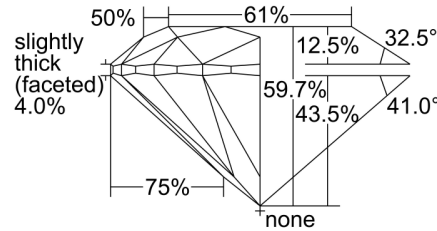

GIA NATURAL DIAMOND GRADING REPORT

July 30, 2024
 GIA Report Number 6502055786
 Shape and Cutting Style Round Brilliant
 Measurements 6.84 - 6.89 x 4.10 mm

GRADING RESULTS

Carat Weight 1.19 carat
 Color Grade H
 Clarity Grade SI1
 Cut Grade Excellent

PROPORTIONS

Profile to actual proportions

CLARITY CHARACTERISTICS

KEY TO SYMBOLS*

-  Twinning Wisp
-  Feather
-  Indented Natural
-  Natural

* Red symbols denote internal characteristics (inclusions). Green or black symbols denote external characteristics (blemishes). Diagram is an approximate representation of the diamond, and symbols shown indicate type, position, and approximate size of clarity characteristics. All clarity characteristics may not be shown. Details of finish are not shown.