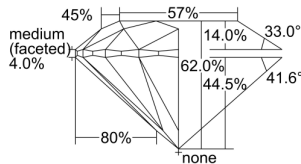

GIA®

FACSIMILE

GIA REPORT 6502056041

Verify this report at GIA.edu

GIA NATURAL DIAMOND DOSSIER®

July 30, 2024
GIA Report Number 6502056041
Shape and Cutting Style ..... Round Brilliant
Measurements ..... 5.71 - 5.74 x 3.55 mm

GRADING RESULTS

Carat Weight ..... 0.70 carat
Color Grade ..... F
Clarity Grade S11
Cut Grade ..... Excellent

ADDITIONAL GRADING INFORMATION

Polish ..... Excellent
Symmetry ..... Excellent
Fluorescence ..... None
Clarity Characteristics ..... Feather
Inscription(s): GIA 6502056041

PROPORTIONS

Profile to actual proportions

GRADING SCALES

GIA COLOR SCALE	GIA CLARITY SCALE	GIA CUT SCALE	
D	FLAWLESS	EXCELLENT	
E	INTERNALLY FLAWLESS		
F		VVS₁	VERY GOOD
G	VVS₂		
H	VS₁	GOOD	
I	VS₂		
J	S1₁	FAIR	
K	S1₂		
L	I₁	POOR	
M	I₂		
N	I₃		
O			
P			
Q			
R			
S			
T			
U			
V			
W			
X			
Y			
Z