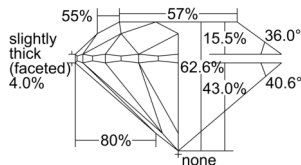

GIA®

FACSIMILE

GIA REPORT 6502060187

Verify this report at GIA.edu

GIA NATURAL DIAMOND DOSSIER®

July 31, 2024
GIA Report Number 6502060187
Shape and Cutting Style ..... Round Brilliant
Measurements ..... 6.09 - 6.14 x 3.83 mm

GRADING RESULTS

Carat Weight ..... 0.90 carat
Color Grade ..... H
Clarity Grade VVS1
Cut Grade ..... Excellent

ADDITIONAL GRADING INFORMATION

Polish ..... Excellent
Symmetry ..... Excellent
Fluorescence ..... Faint
Clarity Characteristics..... Pinpoint, Cloud, Feather
Inscription(s): GIA 6502060187

PROPORTIONS

Profile to actual proportions