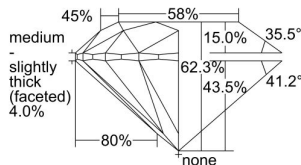

GIA®

FACSIMILE

GIA REPORT 6502061162

Verify this report at GIA.edu

GIA NATURAL DIAMOND DOSSIER®

July 30, 2024
GIA Report Number 6502061162
Shape and Cutting Style ..... Round Brilliant
Measurements ..... 4.77 - 4.81 x 2.99 mm

GRADING RESULTS

Carat Weight ..... 0.42 carat
Color Grade ..... D
Clarity Grade VS1
Cut Grade ..... Excellent

ADDITIONAL GRADING INFORMATION

Polish ..... Excellent
Symmetry ..... Excellent
Fluorescence ..... None
Clarity Characteristics..... Crystal, Feather, Pinpoint
Inscription(s): GIA 6502061162

PROPORTIONS

Profile to actual proportions

GRADING SCALES

GIA COLOR SCALE	GIA CLARITY SCALE	GIA CUT SCALE	
D	FLAWLESS	EXCELLENT	
E	INTERNALLY FLAWLESS		
F		VVS₁	VERY GOOD
G	VVS₂		
H	VS₁	GOOD	
I	VS₂		
J	SI₁	FAIR	
K	SI₂		
L	I₁	POOR	
M	I₂		
N	I₃		
O			
P			
Q			
R			
S			
T			
U			
V			
W			
X			
Y			
Z