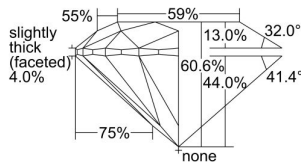

GIA®

FACSIMILE

GIA REPORT 6502063154

Verify this report at GIA.edu

GIA NATURAL DIAMOND DOSSIER®

July 30, 2024
GIA Report Number 6502063154
Shape and Cutting Style ..... Round Brilliant
Measurements ..... 5.46 - 5.48 x 3.32 mm

GRADING RESULTS

Carat Weight ..... 0.61 carat
Color Grade ..... G
Clarity Grade VVS1
Cut Grade ..... Excellent

ADDITIONAL GRADING INFORMATION

Polish ..... Excellent
Symmetry ..... Excellent
Fluorescence ..... None
Clarity Characteristics ..... Pinpoint
Inscription(s): GIA 6502063154

PROPORTIONS

Profile to actual proportions

GRADING SCALES

GIA COLOR SCALE	GIA CLARITY SCALE	GIA CUT SCALE	
D	FLAWLESS	EXCELLENT	
E	INTERNALLY FLAWLESS		
F		VVS₁	VERY GOOD
G	VVS₂		
H	VS₁	GOOD	
I	VS₂		
J	SI₁	FAIR	
K	SI₂		
L	I₁	POOR	
M	I₂		
N	I₃		
O			
P			
Q			
R			
S			
T			
U			
V			
W			
X			
Y			
Z