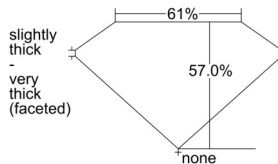

GIA®

FACSIMILE

GIA REPORT 6502063543

Verify this report at GIA.edu

GIA NATURAL DIAMOND DOSSIER®

August 01, 2024
GIA Report Number 6502063543
Shape and Cutting Style ..... Heart Brilliant
Measurements ..... 6.17 x 6.73 x 3.83 mm

GRADING RESULTS

Carat Weight ..... 0.94 carat
Color Grade ..... G
Clarity Grade VS1

ADDITIONAL GRADING INFORMATION

Polish ..... Excellent
Symmetry ..... Very Good
Fluorescence ..... None
Clarity Characteristics..... Crystal, Cloud, Pinpoint
Inscription(s): GIA 6502063543

PROPORTIONS

Profile not to actual proportions

GRADING SCALES

GIA COLOR SCALE		GIA CLARITY SCALE			
COLORLESS	D	VERY VERY SLIGHTLY INCLUDED	FLAWLESS		
	E		INTERNALLY FLAWLESS		
	F	VERY SLIGHTLY INCLUDED	VS₁		
	G		VS₂		
	H		VS₁		
	NEAR COLORLESS	I	SLIGHTLY INCLUDED	VS₂	
		J		SI₁	
		FAINT	K	INCLUDED	SI₂
			L		I₁
			M		I₂
VERT LIGHT	N	LIGHT	I₃		
	O				
	P				
	Q				
	R