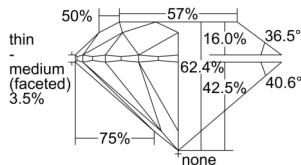

GIA®

FACSIMILE

GIA REPORT 6502063699

Verify this report at GIA.edu

GIA NATURAL DIAMOND DOSSIER®

July 31, 2024
GIA Report Number 6502063699
Shape and Cutting Style ..... Round Brilliant
Measurements ..... 5.64 - 5.68 x 3.53 mm

GRADING RESULTS

Carat Weight ..... 0.70 carat
Color Grade ..... H
Clarity Grade S11
Cut Grade ..... Excellent

ADDITIONAL GRADING INFORMATION

Polish ..... Excellent
Symmetry ..... Excellent
Fluorescence ..... None
Clarity Characteristics..... Cloud, Crystal, Feather
Inscription(s): GIA 6502063699

PROPORTIONS

Profile to actual proportions

GRADING SCALES

GIA COLOR SCALE	GIA CLARITY SCALE	GIA CUT SCALE	
D	FLAWLESS	EXCELLENT	
E	INTERNALLY FLAWLESS		
F		VVS₁	VERY GOOD
G	VVS₂		
H	VS₁	GOOD	
I	VS₂		
J	S1₁	FAIR	
K	S1₂		
L	I₁	POOR	
M	I₂		
N	I₃		
O			
P			
Q			
R			
S			
T			
U			
V			
W			
X			
Y			
Z