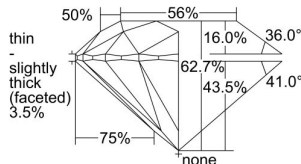

GIA®

FACSIMILE

GIA REPORT 6502063753

Verify this report at GIA.edu

GIA NATURAL DIAMOND DOSSIER®

July 30, 2024
GIA Report Number 6502063753
Shape and Cutting Style ..... Round Brilliant
Measurements ..... 5.08 - 5.10 x 3.19 mm

GRADING RESULTS

Carat Weight ..... 0.51 carat
Color Grade ..... F
Clarity Grade S11
Cut Grade ..... Excellent

ADDITIONAL GRADING INFORMATION

Polish ..... Excellent
Symmetry ..... Excellent
Fluorescence ..... None
Clarity Characteristics..... Cloud, Crystal, Knot, Feather
Inscription(s): GIA 6502063753

PROPORTIONS

Profile to actual proportions

GRADING SCALES

GIA COLOR SCALE	GIA CLARITY SCALE	GIA CUT SCALE	
D	FLAWLESS	EXCELLENT	
E	INTERNALLY FLAWLESS		
F		VVS₁	VERY GOOD
G	VVS₂		
H	VS₁	GOOD	
I	VS₂		
J	S1₁	FAIR	
K	S1₂		
L	I₁	POOR	
M	I₂		
N	I₃		
O			
P			
Q			
R			
S			
T			
U			
V			
W			
X			
Y			
Z