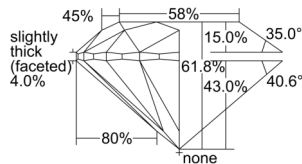

GIA®

FACSIMILE

GIA REPORT 6502064614

Verify this report at GIA.edu

GIA NATURAL DIAMOND DOSSIER®

August 01, 2024
GIA Report Number 6502064614
Shape and Cutting Style ..... Round Brilliant
Measurements ..... 5.38 - 5.41 x 3.34 mm

GRADING RESULTS

Carat Weight ..... 0.60 carat
Color Grade ..... G
Clarity Grade VVS2
Cut Grade ..... Excellent

ADDITIONAL GRADING INFORMATION

Polish ..... Excellent
Symmetry ..... Excellent
Fluorescence ..... Medium Blue
Clarity Characteristics ..... Pinpoint
Inscription(s): GIA 6502064614

PROPORTIONS

Profile to actual proportions

GRADING SCALES

GIA COLOR SCALE	GIA CLARITY SCALE	GIA CUT SCALE
COLOURLESS	FLAWLESS	EXCELLENT
D	INTERNALLY FLAWLESS	
E	VVS₁	VERY GOOD
F		
G	VS₁	GOOD
H		
I	SI₁	FAIR
J		
K	I₁	POOR
L		
M	I₂	
N		
O	I₃	
P		
Q		
R		
S		
T		
U		
V		
W		
X		
Y		
Z