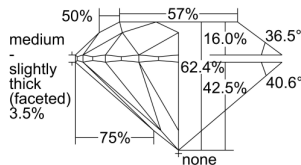

GIA®

FACSIMILE

GIA REPORT 6502064766

Verify this report at GIA.edu

GIA NATURAL DIAMOND DOSSIER®

July 30, 2024
GIA Report Number 6502064766
Shape and Cutting Style ..... Round Brilliant
Measurements ..... 5.34 - 5.38 x 3.35 mm

GRADING RESULTS

Carat Weight ..... 0.60 carat
Color Grade ..... D
Clarity Grade VS1
Cut Grade ..... Excellent

ADDITIONAL GRADING INFORMATION

Polish ..... Excellent
Symmetry ..... Excellent
Fluorescence ..... None
Clarity Characteristics..... Crystal, Cloud, Needle, Pinpoint
Inscription(s): GIA 6502064766

PROPORTIONS

Profile to actual proportions

GRADING SCALES

GIA COLOR SCALE	GIA CLARITY SCALE	GIA CUT SCALE
D	FLAWLESS	EXCELLENT
E	INTERNALLY FLAWLESS	
F	VVS₁	VERY GOOD
G		
H	VS₁	GOOD
I		
J	SI₁	FAIR
K		
L	I₁	POOR
M		
N	I₂	
O	I₃	
P		
Q		
R		
S		
T		
U		
V		
W		
X		
Y		
Z