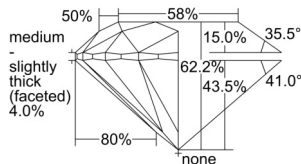

GIA®

FACSIMILE

GIA REPORT 6502066621

Verify this report at GIA.edu

GIA NATURAL DIAMOND DOSSIER®

July 31, 2024
GIA Report Number 6502066621
Shape and Cutting Style ..... Round Brilliant
Measurements ..... 5.04 - 5.08 x 3.15 mm

GRADING RESULTS

Carat Weight ..... 0.50 carat
Color Grade ..... F
Clarity Grade VS2
Cut Grade ..... Excellent

ADDITIONAL GRADING INFORMATION

Polish ..... Excellent
Symmetry ..... Excellent
Fluorescence ..... None
Clarity Characteristics ..... Cloud, Crystal
Inscription(s): GIA 6502066621

PROPORTIONS

Profile to actual proportions