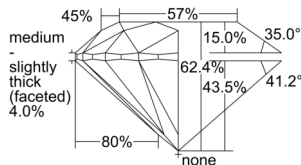

GIA®

FACSIMILE

GIA REPORT 6502069770

Verify this report at GIA.edu

GIA NATURAL DIAMOND DOSSIER®

August 02, 2024
GIA Report Number 6502069770
Shape and Cutting Style ..... Round Brilliant
Measurements ..... 4.42 - 4.45 x 2.77 mm

GRADING RESULTS

Carat Weight ..... 0.33 carat
Color Grade ..... H
Clarity Grade VVS1
Cut Grade ..... Excellent

ADDITIONAL GRADING INFORMATION

Polish ..... Excellent
Symmetry ..... Excellent
Fluorescence ..... None
Clarity Characteristics ..... Pinpoint, Feather
Inscription(s): GIA 6502069770

PROPORTIONS

Profile to actual proportions

GRADING SCALES

GIA COLOR SCALE	GIA CLARITY SCALE	GIA CUT SCALE	
D	FLAWLESS	EXCELLENT	
E	INTERNALLY FLAWLESS		
F		VVS₁	VERY GOOD
G	VVS₂		
H	VS₁	GOOD	
I	VS₂		
J	SI₁	FAIR	
K	SI₂		
L	I₁	POOR	
M	I₂		
N	I₃		
O			
P			
Q			
R			
S			
T			
U			
V			
W			
X			
Y			
Z