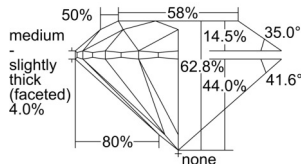

GIA®

FACSIMILE

GIA REPORT 6502069831

Verify this report at GIA.edu

GIA NATURAL DIAMOND DOSSIER®

July 31, 2024
GIA Report Number 6502069831
Shape and Cutting Style ..... Round Brilliant
Measurements ..... 4.51 - 4.54 x 2.84 mm

GRADING RESULTS

Carat Weight ..... 0.36 carat
Color Grade ..... D
Clarity Grade S11
Cut Grade ..... Excellent

ADDITIONAL GRADING INFORMATION

Polish ..... Excellent
Symmetry ..... Excellent
Fluorescence ..... Faint
Clarity Characteristics ..... Feather
Inscription(s): GIA 6502069831

PROPORTIONS

Profile to actual proportions

GRADING SCALES

GIA COLOR SCALE	GIA CLARITY SCALE	GIA CUT SCALE	
D	FLAWLESS	EXCELLENT	
E	INTERNALLY FLAWLESS		
F		VVS₁	VERY GOOD
G	VVS₂		
H	VS₁	GOOD	
I	VS₂		
J	S1₁	FAIR	
K	S1₂		
L	I₁	POOR	
M	I₂		
N	I₃		
O			
P			
Q			
R			
S			
T			
U			
V			
W			
X			
Y			
Z