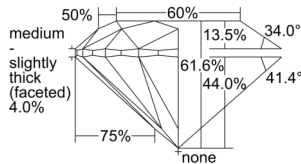

GIA®

FACSIMILE

GIA REPORT 6502069843

Verify this report at GIA.edu

GIA NATURAL DIAMOND DOSSIER®

July 31, 2024
GIA Report Number 6502069843
Shape and Cutting Style ..... Round Brilliant
Measurements ..... 4.04 - 4.06 x 2.49 mm

GRADING RESULTS

Carat Weight ..... 0.25 carat
Color Grade ..... D
Clarity Grade VVS2
Cut Grade ..... Excellent

ADDITIONAL GRADING INFORMATION

Polish ..... Excellent
Symmetry ..... Excellent
Fluorescence ..... None
Clarity Characteristics..... Needle, Cloud, Pinpoint
Inscription(s): GIA 6502069843

PROPORTIONS

Profile to actual proportions

GRADING SCALES

GIA COLOR SCALE	GIA CLARITY SCALE	GIA CUT SCALE	
D	FLAWLESS	EXCELLENT	
E	INTERNALLY FLAWLESS		
F		VVS₁	VERY GOOD
G	VVS₂		
H	VS₁	GOOD	
I	VS₂		
J	SI₁	FAIR	
K	SI₂		
L	I₁	POOR	
M	I₂		
N	I₃		
O			
P			
Q			
R			
S			
T			
U			
V			
W			
X			
Y			
Z