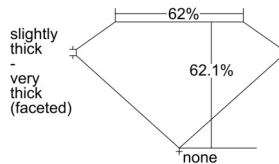

GIA®

FACSIMILE

GIA REPORT 6502070242

Verify this report at gia.edu

GIA NATURAL DIAMOND DOSSIER®

July 31, 2024
GIA Report Number 6502070242
Shape and Cutting Style ..... Heart Brilliant
Measurements ..... 5.52 x 6.68 x 4.15 mm

GRADING RESULTS

Carat Weight ..... 0.90 carat
Color Grade ..... G
Clarity Grade ..... Internally Flawless

ADDITIONAL GRADING INFORMATION

Polish ..... Excellent
Symmetry ..... Excellent
Fluorescence ..... None
Clarity Characteristics ..... Minor Details of Polish
Inscription(s): GIA 6502070242

PROPORTIONS

Profile not to actual proportions

GRADING SCALES

GIA COLOR SCALE		GIA CLARITY SCALE			
COLORLESS	D	VERY VERY SLIGHTLY INCLUDED	FLAWLESS		
	E		INTERNALLY FLAWLESS		
	F	VERY SLIGHTLY INCLUDED	VVS₁		
	G		VVS₂		
	H		VS₁		
	NEAR COLORLESS	I	SLIGHTLY INCLUDED	VS₂	
		J		SI₁	
		FAINT	K	INCLUDED	SI₂
			L		I₁
			M		I₂
VERT LIGHT	N	LIGHT	I₃		
	O				
	P				
	Q				
LIGHT	R				
	S				
	T				
	U				
	V				
	W				
	X				
	Y				
	Z