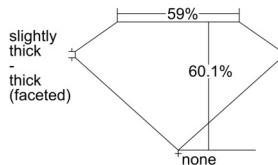

GIA®

FACSIMILE

GIA REPORT 6502072683

Verify this report at GIA.edu

GIA NATURAL DIAMOND DOSSIER®

July 31, 2024
GIA Report Number 6502072683
Shape and Cutting Style ..... Oval Brilliant
Measurements ..... 7.11 x 5.01 x 3.01 mm

GRADING RESULTS

Carat Weight ..... 0.71 carat
Color Grade ..... F
Clarity Grade VS2

ADDITIONAL GRADING INFORMATION

Polish ..... Excellent
Symmetry ..... Excellent
Fluorescence ..... None
Clarity Characteristics..... Cloud, Crystal, Feather
Inscription(s): GIA 6502072683

PROPORTIONS

Profile not to actual proportions

GRADING SCALES

GIA COLOR SCALE		GIA CLARITY SCALE		
NEAR COLORLESS	D	VERY VERY SLIGHTLY INCLUDED	FLAWLESS	
	E		INTERNALLY FLAWLESS	
	F	VERY SLIGHTLY INCLUDED	VVS₁	
	G		VVS₂	
	H		VS₁	
	FAINT	I	SLIGHTLY INCLUDED	VS₂
		J		SI₁
		K	INCLUDED	SI₂
		L		I₁
		M		I₂
VERY LIGHT		N	INCLUDED	I₃
		O		
	P			
	Q			
LIGHT	R			
	S			
	T			
	U			
	V			
	W			
	X			
	Y			
	Z