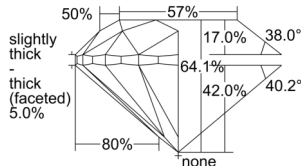

GIA®

FACSIMILE

GIA REPORT 6502072787

Verify this report at GIA.edu

GIA NATURAL DIAMOND DOSSIER®

August 01, 2024
GIA Report Number 6502072787
Shape and Cutting Style ..... Round Brilliant
Measurements ..... 5.53 - 5.55 x 3.55 mm

GRADING RESULTS

Carat Weight ..... 0.70 carat
Color Grade I
Clarity Grade VS2
Cut Grade ..... Very Good

ADDITIONAL GRADING INFORMATION

Polish ..... Excellent
Symmetry ..... Excellent
Fluorescence ..... None
Clarity Characteristics ..... Crystal
Inscription(s): GIA 6502072787

PROPORTIONS

Profile to actual proportions

GRADING SCALES

GIA COLOR SCALE

COLORESS	D
	E
	F
	G
	H
	I
	J
NEAR COLORESS	K
	L
Faint	M
	N
	O
	P
Very Light	Q
	R
	S
	T
	U
	V
Light	W
	X
	Y
	Z

GIA CLARITY SCALE

VERY VERY SLIGHTLY INCLUDED	FLAWLESS
	INTERNALLY FLAWLESS
VERY SLIGHTLY INCLUDED	VVS₁
	VVS₂
SLIGHTLY INCLUDED	VS₁
	VS₂
INCLUDED	SI₁
	SI₂
	I₁
	I₂
	I₃

GIA CUT SCALE

EXCELLENT
VERY GOOD
GOOD
FAIR
POOR