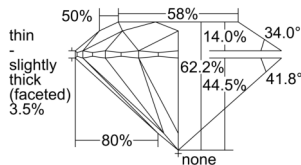

GIA®

FACSIMILE

GIA REPORT 6502072819

Verify this report at GIA.edu

GIA NATURAL DIAMOND DOSSIER®

July 31, 2024
GIA Report Number 6502072819
Shape and Cutting Style ..... Round Brilliant
Measurements ..... 5.82 - 5.83 x 3.62 mm

GRADING RESULTS

Carat Weight ..... 0.74 carat
Color Grade ..... F
Clarity Grade SI2
Cut Grade ..... Excellent

ADDITIONAL GRADING INFORMATION

Polish ..... Excellent
Symmetry ..... Excellent
Fluorescence ..... None
Clarity Characteristics..... Feather, Crystal, Cloud
Inscription(s): GIA 6502072819

PROPORTIONS

Profile to actual proportions