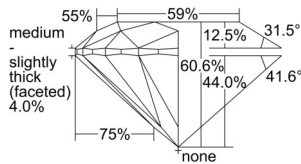

GIA®

FACSIMILE

GIA REPORT 6502073045

Verify this report at GIA.edu

GIA NATURAL DIAMOND DOSSIER®

July 31, 2024
GIA Report Number 6502073045
Shape and Cutting Style ..... Round Brilliant
Measurements ..... 5.73 - 5.77 x 3.48 mm

GRADING RESULTS

Carat Weight ..... 0.70 carat
Color Grade ..... G
Clarity Grade VVS1
Cut Grade ..... Excellent

ADDITIONAL GRADING INFORMATION

Polish ..... Excellent
Symmetry ..... Excellent
Fluorescence ..... Medium Blue
Clarity Characteristics ..... Pinpoint
Inscription(s): GIA 6502073045

PROPORTIONS

Profile to actual proportions

GRADING SCALES

GIA COLOR SCALE	GIA CLARITY SCALE	GIA CUT SCALE	
D	FLAWLESS	EXCELLENT	
E	INTERNALLY FLAWLESS		
F		VVS₁	VERY GOOD
G	VVS₂		
H	VS₁	GOOD	
I	VS₂		
J	SI₁	FAIR	
K	SI₂		
L	I₁	POOR	
M	I₂		
N	I₃		
O			
P			
Q			
R			
S			
T			
U			
V			
W			
X			
Y			
Z