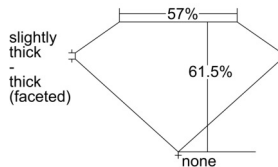

GIA®

FACSIMILE

GIA REPORT 6502073534

Verify this report at GIA.edu

GIA NATURAL DIAMOND DOSSIER®

August 01, 2024
GIA Report Number 6502073534
Shape and Cutting Style ..... Heart Brilliant
Measurements ..... 3.98 x 4.65 x 2.86 mm

GRADING RESULTS

Carat Weight ..... 0.30 carat
Color Grade ..... E
Clarity Grade VS1

ADDITIONAL GRADING INFORMATION

Polish ..... Excellent
Symmetry ..... Excellent
Fluorescence ..... None
Clarity Characteristics..... Feather, Pinpoint
Inscription(s): GIA 6502073534

PROPORTIONS

Profile not to actual proportions

GRADING SCALES

GIA COLOR SCALE		GIA CLARITY SCALE			
COLORLESS	D	VERY VERY SLIGHTLY INCLUDED	FLAWLESS		
	E		INTERNALLY FLAWLESS		
	F	VERY SLIGHTLY INCLUDED	VS₁		
	G		VS₂		
	H		VS₁		
	NEAR COLORLESS	I	SLIGHTLY INCLUDED	VS₂	
		J		SI₁	
		FAINT	K	INCLUDED	SI₂
			L		I₁
			M		I₂
VERT LIGHT	N	LIGHT	I₃		
	O				
	P				
	Q				
	R