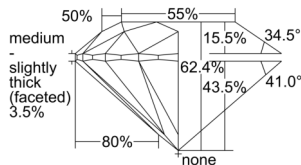

GIA®

FACSIMILE

GIA REPORT 6502075446

Verify this report at GIA.edu

GIA NATURAL DIAMOND DOSSIER®

August 01, 2024
GIA Report Number 6502075446
Shape and Cutting Style ..... Round Brilliant
Measurements ..... 5.54 - 5.57 x 3.47 mm

GRADING RESULTS

Carat Weight ..... 0.65 carat
Color Grade I
Clarity Grade VS2
Cut Grade ..... Excellent

ADDITIONAL GRADING INFORMATION

Polish ..... Excellent
Symmetry ..... Excellent
Fluorescence ..... None
Clarity Characteristics ..... Cloud, Crystal
Inscription(s): GIA 6502075446

PROPORTIONS

Profile to actual proportions

GRADING SCALES

GIA COLOR SCALE	GIA CLARITY SCALE	GIA CUT SCALE	
D	FLAWLESS	EXCELLENT	
E	INTERNALLY FLAWLESS		
F		VVS₁	VERY GOOD
G	VVS₂		
H	VS₁	GOOD	
I	VS₂		
J	SI₁	FAIR	
K	SI₂		
L	I₁	POOR	
M	I₂		
N	I₃		
O			
P			
Q			
R			
S			
T			
U			
V			
W			
X			
Y			
Z