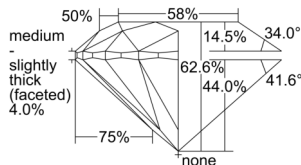

GIA®

FACSIMILE

GIA REPORT 6502075704

Verify this report at GIA.edu

GIA NATURAL DIAMOND DOSSIER®

July 31, 2024
GIA Report Number 6502075704
Shape and Cutting Style ..... Round Brilliant
Measurements ..... 3.84 - 3.85 x 2.41 mm

GRADING RESULTS

Carat Weight ..... 0.22 carat
Color Grade ..... G
Clarity Grade VS1
Cut Grade ..... Excellent

ADDITIONAL GRADING INFORMATION

Polish ..... Excellent
Symmetry ..... Excellent
Fluorescence ..... None
Clarity Characteristics ..... Feather, Cloud
Inscription(s): GIA 6502075704

PROPORTIONS

Profile to actual proportions

GRADING SCALES

GIA COLOR SCALE	GIA CLARITY SCALE	GIA CUT SCALE	
D	FLAWLESS	EXCELLENT	
E	INTERNALLY FLAWLESS		
F		VVS₁	VERY GOOD
G	VVS₂		
H	VS₁	GOOD	
I	VS₂		
J	SI₁	FAIR	
K	SI₂		
L	I₁	POOR	
M	I₂		
N	I₃		
O			
P			
Q			
R			
S			
T			
U			
V			
W			
X			
Y			
Z