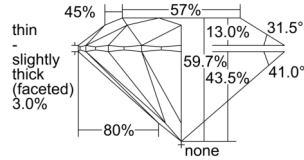

GIA®

FACSIMILE

GIA REPORT 6502076141

Verify this report at GIA.edu

GIA NATURAL DIAMOND DOSSIER®

August 02, 2024
GIA Report Number 6502076141
Shape and Cutting Style ..... Round Brilliant
Measurements ..... 4.81 - 4.83 x 2.88 mm

GRADING RESULTS

Carat Weight ..... 0.40 carat
Color Grade ..... E
Clarity Grade S11
Cut Grade ..... Excellent

ADDITIONAL GRADING INFORMATION

Polish ..... Very Good
Symmetry ..... Very Good
Fluorescence ..... None
Clarity Characteristics ..... Cloud, Feather
Inscription(s): GIA 6502076141

PROPORTIONS

GRADING SCALES

GIA COLOR SCALE	GIA CLARITY SCALE	GIA CUT SCALE	
D	FLAWLESS	EXCELLENT	
E	INTERNALLY FLAWLESS		
F		VVS₁	VERY GOOD
G	VVS₂		
H	VS₁	GOOD	
I	VS₂		
J	S1₁	FAIR	
K	S1₂		
L	I₁	POOR	
M	I₂		
N	I₃		
O			
P			
Q			
R			
S			
T			
U			
V			
W			
X			
Y			
Z