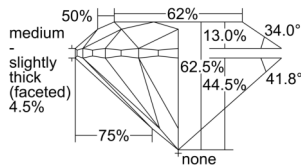

GIA®

FACSIMILE

GIA REPORT 6502077572

Verify this report at GIA.edu

GIA NATURAL DIAMOND DOSSIER®

July 31, 2024
GIA Report Number 6502077572
Shape and Cutting Style ..... Round Brilliant
Measurements ..... 6.08 - 6.16 x 3.83 mm

GRADING RESULTS

Carat Weight ..... 0.90 carat
Color Grade ..... H
Clarity Grade S11
Cut Grade ..... Excellent

ADDITIONAL GRADING INFORMATION

Polish ..... Excellent
Symmetry ..... Very Good
Fluorescence ..... None
Clarity Characteristics ..... Crystal, Feather
Inscription(s): GIA 6502077572

PROPORTIONS

Profile to actual proportions

GRADING SCALES

GIA COLOR SCALE	GIA CLARITY SCALE	GIA CUT SCALE	
D	FLAWLESS	EXCELLENT	
E	INTERNALLY FLAWLESS		
F		VVS₁	VERY GOOD
G	VVS₂		
H	VS₁	GOOD	
I	VS₂		
J	S1₁	FAIR	
K	S1₂		
L	I₁	POOR	
M	I₂		
N	I₃		
O			
P			
Q			
R			
S			
T			
U			
V			
W			
X			
Y			
Z