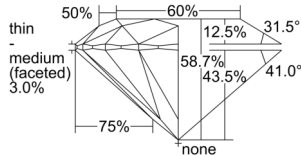

GIA®

FACSIMILE

GIA NATURAL DIAMOND DOSSIER®

July 31, 2024
GIA Report Number 6502077941
Shape and Cutting Style ..... Round Brilliant
Measurements ..... 4.53 - 4.54 x 2.66 mm

GRADING RESULTS

Carat Weight ..... 0.33 carat
Color Grade ..... G
Clarity Grade S11
Cut Grade ..... Excellent

ADDITIONAL GRADING INFORMATION

Polish ..... Excellent
Symmetry ..... Excellent
Fluorescence ..... None
Clarity Characteristics ..... Crystal, Cloud
Inscription(s): GIA 6502077941

GIA REPORT 6502077941

Verify this report at GIA.edu

PROPORTIONS

Profile to actual proportions