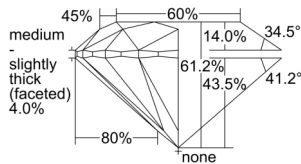

GIA®

FACSIMILE

GIA REPORT 6502078224

Verify this report at GIA.edu

GIA NATURAL DIAMOND DOSSIER®

July 31, 2024
GIA Report Number 6502078224
Shape and Cutting Style ..... Round Brilliant
Measurements ..... 5.14 - 5.18 x 3.16 mm

GRADING RESULTS

Carat Weight ..... 0.52 carat
Color Grade ..... H
Clarity Grade VS1
Cut Grade ..... Excellent

ADDITIONAL GRADING INFORMATION

Polish ..... Excellent
Symmetry ..... Excellent
Fluorescence ..... None
Clarity Characteristics ..... Cloud, Pinpoint
Inscription(s): GIA 6502078224

PROPORTIONS

Profile to actual proportions

GRADING SCALES

GIA COLOR SCALE	GIA CLARITY SCALE	GIA CUT SCALE	
D	FLAWLESS	EXCELLENT	
E	INTERNALLY FLAWLESS		
F		VVS₁	VERY GOOD
G	VVS₂		
H	VS₁	GOOD	
I	VS₂		
J	SI₁	FAIR	
K	SI₂		
L	I₁	POOR	
M	I₂		
N	I₃		
O			
P			
Q			
R			
S			
T			
U			
V			
W			
X			
Y			
Z