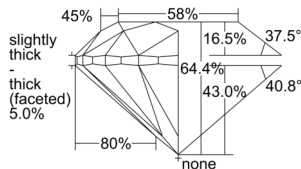

GIA®

FACSIMILE

GIA REPORT 6502078741

Verify this report at GIA.edu

GIA NATURAL DIAMOND DOSSIER®

August 01, 2024
GIA Report Number 6502078741
Shape and Cutting Style ..... Round Brilliant
Measurements ..... 6.05 - 6.09 x 3.91 mm

GRADING RESULTS

Carat Weight ..... 0.92 carat
Color Grade ..... G
Clarity Grade VS1
Cut Grade ..... Very Good

ADDITIONAL GRADING INFORMATION

Polish ..... Excellent
Symmetry ..... Excellent
Fluorescence ..... None
Clarity Characteristics..... Crystal, Needle
Inscription(s): GIA 6502078741

PROPORTIONS

Profile to actual proportions

GRADING SCALES

GIA COLOR SCALE	GIA CLARITY SCALE	GIA CUT SCALE	
D	FLAWLESS	EXCELLENT	
E	INTERNALLY FLAWLESS		
F		VVS₁	VERY GOOD
G	VVS₂		
H	VS₁	GOOD	
I	VS₂		
J	SI₁	FAIR	
K	SI₂		
L	I₁	POOR	
M	I₂		
N	I₃		
O			
P			
Q			
R			
S			
T			
U			
V			
W			
X			
Y			
Z