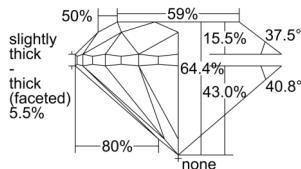

GIA®

FACSIMILE

GIA REPORT 6502078978

Verify this report at GIA.edu

GIA NATURAL DIAMOND DOSSIER®

August 05, 2024
GIA Report Number 6502078978
Shape and Cutting Style ..... Round Brilliant
Measurements ..... 5.78 - 5.83 x 3.74 mm

GRADING RESULTS

Carat Weight ..... 0.82 carat
Color Grade I
Clarity Grade VS1
Cut Grade ..... Very Good

ADDITIONAL GRADING INFORMATION

Polish ..... Excellent
Symmetry ..... Very Good
Fluorescence ..... None
Clarity Characteristics ..... Cloud, Indented Natural
Inspection(s): GIA 6502078978

PROPORTIONS

Profile to actual proportions

GRADING SCALES

GIA COLOR SCALE	GIA CLARITY SCALE	GIA CUT SCALE	
D	FLAWLESS	EXCELLENT	
E	INTERNALLY FLAWLESS		
F		VVS₁	VERY GOOD
G	VVS₂		
H	VS₁	GOOD	
I	VS₂		
J	SI₁	FAIR	
K	SI₂		
L	I₁	POOR	
M	I₂		
N	I₃		
O			
P			
Q			
R			
S			
T			
U			
V			
W			
X			
Y			
Z