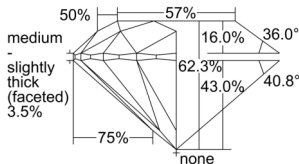

GIA®

FACSIMILE

GIA REPORT 6502079542

Verify this report at GIA.edu

GIA NATURAL DIAMOND DOSSIER®

August 01, 2024
GIA Report Number 6502079542
Shape and Cutting Style ..... Round Brilliant
Measurements ..... 6.16 - 6.18 x 3.84 mm

GRADING RESULTS

Carat Weight ..... 0.90 carat
Color Grade ..... G
Clarity Grade VS1
Cut Grade ..... Excellent

ADDITIONAL GRADING INFORMATION

Polish ..... Excellent
Symmetry ..... Excellent
Fluorescence ..... Faint
Clarity Characteristics ..... Feather, Needle, Pinpoint
Inscription(s): GIA 6502079542

PROPORTIONS

Profile to actual proportions

GRADING SCALES

GIA COLOR SCALE	GIA CLARITY SCALE	GIA CUT SCALE	
D	FLAWLESS	EXCELLENT	
E	INTERNALLY FLAWLESS		
F		VVS₁	VERY GOOD
G	VVS₂		
H	VS₁	GOOD	
I	VS₂		
J	SI₁	FAIR	
K	SI₂		
L	I₁	POOR	
M			
N			
O	I₂		
P			
Q			
R	I₃		
S			
T			
U			
V			
W			
X			
Y			
Z