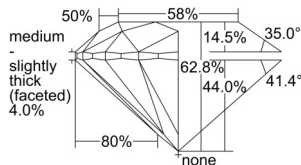

GIA®

FACSIMILE

GIA REPORT 6502079727

Verify this report at GIA.edu

GIA NATURAL DIAMOND DOSSIER®

August 01, 2024
GIA Report Number 6502079727
Shape and Cutting Style ..... Round Brilliant
Measurements ..... 4.25 - 4.29 x 2.68 mm

GRADING RESULTS

Carat Weight ..... 0.30 carat
Color Grade ..... H
Clarity Grade VVS1
Cut Grade ..... Excellent

ADDITIONAL GRADING INFORMATION

Polish ..... Excellent
Symmetry ..... Excellent
Fluorescence ..... Medium Blue
Clarity Characteristics ..... Cloud
Inscription(s): GIA 6502079727

PROPORTIONS

Profile to actual proportions

GRADING SCALES

GIA COLOR SCALE

COLORESS	D
	E
	F
	G
	H
	I
	J
NEAR COLORESS	K
	L
FANIT	M
	N
	O
	P
VERY LIGHT	Q
	R
	S
	T
	U
	V
	W
	X
	Y
LIGHT	Z

GIA CLARITY SCALE

VERY VERY SLIGHTLY INCLUDED	FLAWLESS
	INTERNALLY FLAWLESS
VERY SLIGHTLY INCLUDED	VVS₁
	VVS₂
SLIGHTLY INCLUDED	VS₁
	VS₂
INCLUDED	SI₁
	SI₂
	I₁
	I₂
	I₃

GIA CUT SCALE

EXCELLENT
VERY GOOD
GOOD
FAIR
POOR