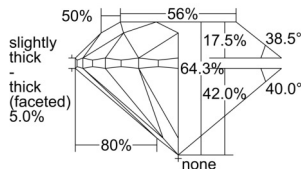

GIA®

FACSIMILE

GIA REPORT 6502080261

Verify this report at GIA.edu

GIA NATURAL DIAMOND DOSSIER®

August 02, 2024
GIA Report Number 6502080261
Shape and Cutting Style ..... Round Brilliant
Measurements ..... 4.16 - 4.19 x 2.68 mm

GRADING RESULTS

Carat Weight ..... 0.30 carat
Color Grade L
Clarity Grade VS1
Cut Grade ..... Very Good

ADDITIONAL GRADING INFORMATION

Polish ..... Excellent
Symmetry ..... Excellent
Fluorescence ..... None
Clarity Characteristics ..... Cloud, Needle
Inscription(s): GIA 6502080261

PROPORTIONS

Profile to actual proportions

GRADING SCALES

GIA COLOR SCALE

COLORESS	D
	E
	F
	G
	H
	I
	J
NEAR COLORESS	K
	L
FAIN	M
	N
	O
	P
VERY LIGHT	Q
	R
	S
	T
	U
	V
	W
	X
	Y
LIGHT	Z

GIA CLARITY SCALE

VERY VERY SLIGHTLY INCLUDED	FLAWLESS
	INTERNALLY FLAWLESS
VERY SLIGHTLY INCLUDED	VVS₁
	VVS₂
SLIGHTLY INCLUDED	VS₁
	VS₂
INCLUDED	SI₁
	SI₂
	I₁
	I₂
	I₃

GIA CUT SCALE

EXCELLENT
VERY GOOD
GOOD
FAIR
POOR