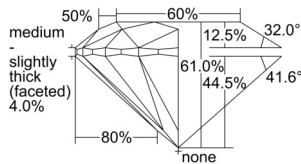

GIA®

FACSIMILE

GIA REPORT 6502080576

Verify this report at GIA.edu

GIA NATURAL DIAMOND DOSSIER®

July 31, 2024
GIA Report Number 6502080576
Shape and Cutting Style ..... Round Brilliant
Measurements ..... 4.78 - 4.83 x 2.93 mm

GRADING RESULTS

Carat Weight ..... 0.41 carat
Color Grade ..... G
Clarity Grade VS2
Cut Grade ..... Excellent

ADDITIONAL GRADING INFORMATION

Polish ..... Excellent
Symmetry ..... Excellent
Fluorescence ..... None
Clarity Characteristics ..... Crystal
Inscription(s): GIA 6502080576

PROPORTIONS

Profile to actual proportions

GRADING SCALES

GIA COLOR SCALE	GIA CLARITY SCALE	GIA CUT SCALE	
D	FLAWLESS	EXCELLENT	
E	INTERNALLY FLAWLESS		
F		VVS₁	VERY GOOD
G	VVS₂		
H	VS₁	GOOD	
I	VS₂		
J	SI₁	FAIR	
K	SI₂		
L	I₁	POOR	
M	I₂		
N	I₃		
O			
P			
Q			
R			
S			
T			
U			
V			
W			
X			
Y			
Z